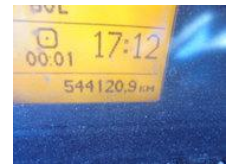

G.A. DEN OTTER TRUCKS
LUXENBURGSTRAAT 1, 2321 MEER, BELGIE
+32 (0) 33 14 44 88
WHATSAPP: +31 (0) 6 121 08 831

Terberg FM 1350 6X6 KIPPER MANUAL FULL STEEL

General features

Brand	Terberg
Model	FM 1350
Subcategory	Tipper
Odometer reading	544.121km
Construction year	2007
Date of first registration	03-04-2007
Color	Red
Condition	Used
General condition	Good
Fuel	Diesel
Emission class	Euro 5
Reference	5666

Characteristics

Empty weight	15.820kg
Load capacity	20.180kg
GVW	36.000kg
Length	835cm
Width	255cm
Cabin	No
Serial number	XLWFM1359973076812
Cylinder contents	12.777cc

Terberg FM 1350 6X6 KIPPER MANUAL FULL STEEL

Technical specifications

Number of axes	3
Axis configuration	6x6
Transmission	Manual
Engine output	294

Accessories

- Differential Lock
- Heated Mirrors
- Anti-lock braking system
- Air conditioning
- Aluminium fuel tank
- Cruise control
- Electrically operated windows
- Radio/CD player
- Visor
- Power steering
- Airbags
- Central doorlocking
- EBS