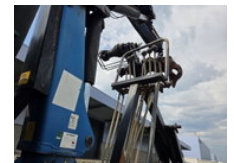

G.A. DEN OTTER TRUCKS
LUXENBURGSTRAAAT 1, 2321 MEER, BELGIE
+32 (0) 33 14 44 88
WHATSAPP: +31 (0) 6 121 08 831

Palfinger PK 17502

General characteristics

Brand	Palfinger
Subcategory	Loader crane
Year of construction	200514
Condition	Used
General state	Good
Reference	6039