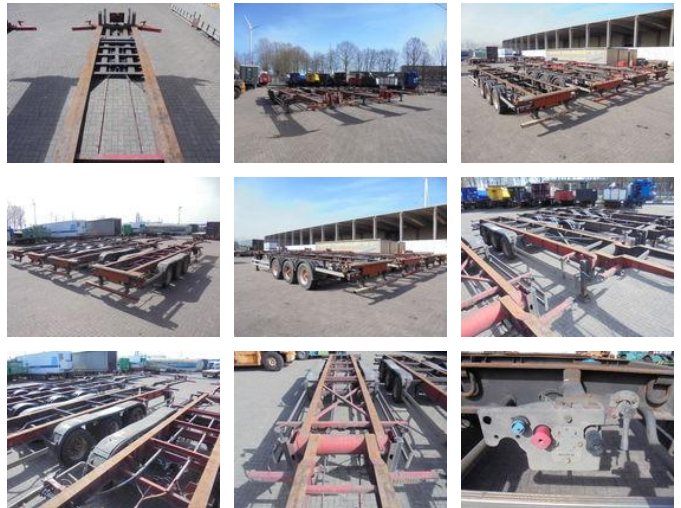

Pacton TXC339 NL TRAILERS 45FT

General features

Brand	Pacton
Subcategory	Container chassis
Construction year	2005
Date of first registration	18-11-2005
Color	Orange
Condition	Used
General condition	generalCondition.average
Reference	3930

Characteristics

Empty weight	4.400kg
Load capacity	34.600kg
GWV	39.000kg
Length	1.345cm
Width	249cm

Pacton TXC339 NL TRAILERS 45FT

Technical specifications

Number of axes

3

Accessories