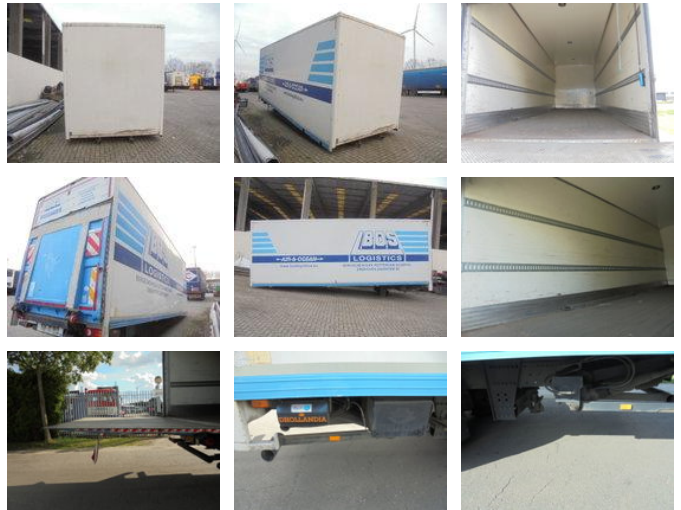

G.A. DEN OTTER TRUCKS
LUXENBURGSTRAAAT 1, 2321 MEER, BELGIE
+32 (0) 33 14 44 88
WHATSAPP: +31 (0) 6 121 08 831

Lamboo gesloten

General characteristics

Brand	Lamboo
Subcategory	Bucket
Year of construction	2010
Colour	Wit
Condition	Used
General state	Good
Fuel	Diesel
Reference	8297

Properties

Single weight	10.310kg
GVW	18.600kg
Length	810cm
Width	250cm

Lambooo gesloten

Technical specifications

Number of axes	2
Axis configuration	4x2

Accessories

- Anti-lock braking system
- Air conditioning
- Leaf spring suspension
- Central locking
- Central lubrication
- Cruise control
- Roof spoiler
- Electrically operated windows
- Toolbox
- Air horn
- Fog lights
- Parabolic suspension
- Coupling
- Heavy duty engine brake
- Spotlights
- Visor
- Trailer coupling
- Radio/Cd/Audio system
- Central doorlocking
- Alarm