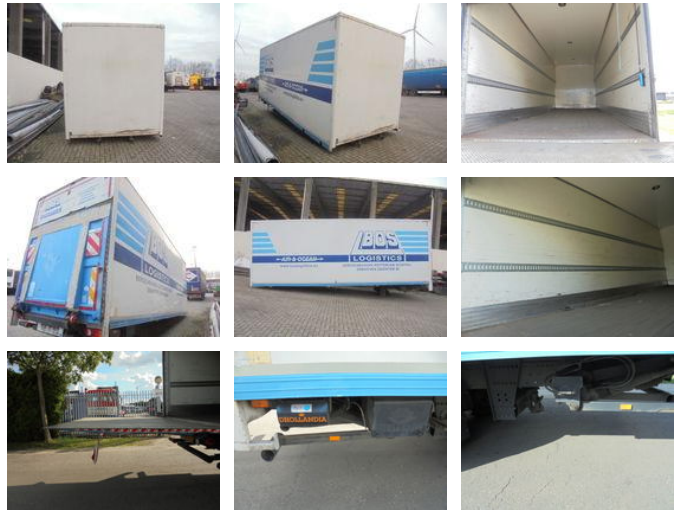

G.A. DEN OTTER TRUCKS
LUXENBURGSTRAAT 1, 2321 MEER, BELGIE
+32 (0) 33 14 44 88
WHATSAPP: +31 (0) 6 121 08 831

Lamboo gesloten

General features

Brand	Lamboo
Subcategory	Bucket
Construction year	2010
Color	White
Condition	Used
General condition	Good
Fuel	Diesel
Reference	8297

Characteristics

Empty weight	10.310kg
GVW	18.600kg
Length	810cm
Width	250cm

Lambooo gesloten

Technical specifications

Number of axes	2
Axis configuration	4x2

Accessories

- Anti-lock braking system
- Air conditioning
- Leaf spring suspension
- Central locking
- Central lubrication
- Cruise control
- Roof spoiler
- Electrically operated windows
- Toolbox
- Air horn
- Fog lights
- Parabolic suspension
- Coupling
- Heavy duty engine brake
- Spotlights
- Visor
- Trailer coupling
- Radio/Cd/Audio system
- Central doorlocking
- Alarm