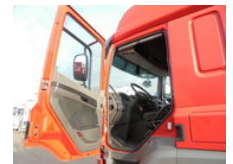

G.A. DEN OTTER TRUCKS
LUXENBURGSTRAAT 1, 2321 MEER, BELGIE
+32 (0) 33 14 44 88
WHATSAPP: +31 (0) 6 121 08 831

DAF CF 440 NL TRUCK

General features

Brand	DAF
Model	CF 440
Subcategory	Cab over engine
Odometer reading	645.506km
Construction year	2017
Date of first registration	02-01-2017
Color	Red
Condition	Used
General condition	Good
Fuel	Diesel
Emission class	Euro 6
Reference	D2321

Characteristics

Empty weight	7.257kg
Length	616cm
Width	255cm
Cabin	Sleeper cabin
Serial number	XLRTEM4100G138144
Cylinder contents	10.837cc

DAF CF 440 NL TRUCK

Technical specifications

Number of axes	2
Axis configuration	4x2
Transmission	Automatic
Engine output	440hp